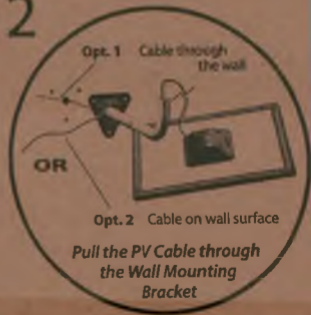

# Installation Instruction

1

2

3

*Tighten the screws*

4

*Tighten Screw on  
PV panel*

***Description:***

Wall Mounting Bracket for Sundaya Mini PV panel range  
LEC50 up to LEC350.

***Material:***

Hot Dip Galvanized steel with black powder coating finish.

***Warrantee:***

This product is guaranteed not to rust within 25 years